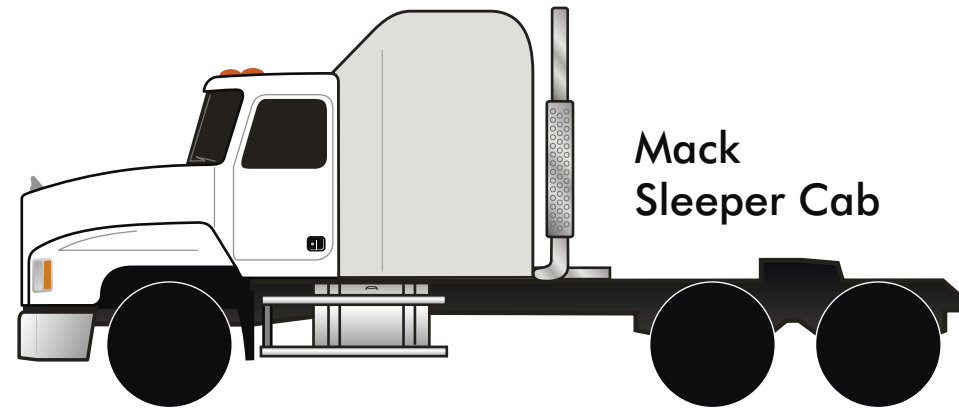

Separate Paintable Parts

**Freightliner Cab Colors:**

Cab/Sleeper \_\_\_\_\_

Fender \_\_\_\_\_

Frame \_\_\_\_\_

Wheels: Chrome Silver/gray White  
circle one

Unauthorized Reproduction or use Prohibited. ©2008 PENJOY COMPANY

Mack Day Cab

Mack Daycab  
Small Air Foil

Mack Daycab  
Large Air Foil

Mack  
Sleeper Cab

**Mack Cab Colors:**

Cab \_\_\_\_\_

Air Foil \_\_\_\_\_