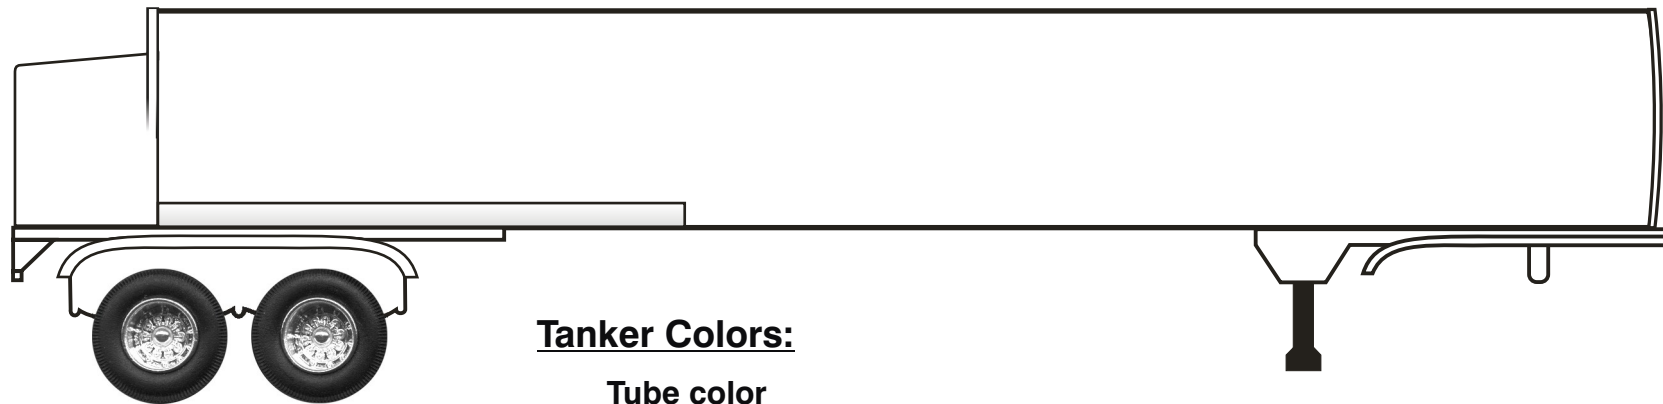

Tanker Colors:

Tube color _____

Front end cap _____

Front base _____

Rear end cap _____

Rear base _____

Wheels: Chrome Silver/gray White

circle one

CRYOGENIC Tanker

COLLECTIBLE
PROMOTIONAL
MODELS
MANUFACTURER **PENJOY**®
DESIGN SHEET TEMPLATE COMPANY

56 Newcomer Road, Mount Joy, PA 17552
1-866-4-PENJOY★sales@penjoy.com

These Design Sheets are for Penjoy Customers to help them design their truck. Penjoy Artists will still need to create and adjust all artwork for before production can begin. Customers will then receive an official Design Sheet with their graphics for approval.

Unauthorized Reproduction or use Prohibited. ©2008 PENJOY COMPANY