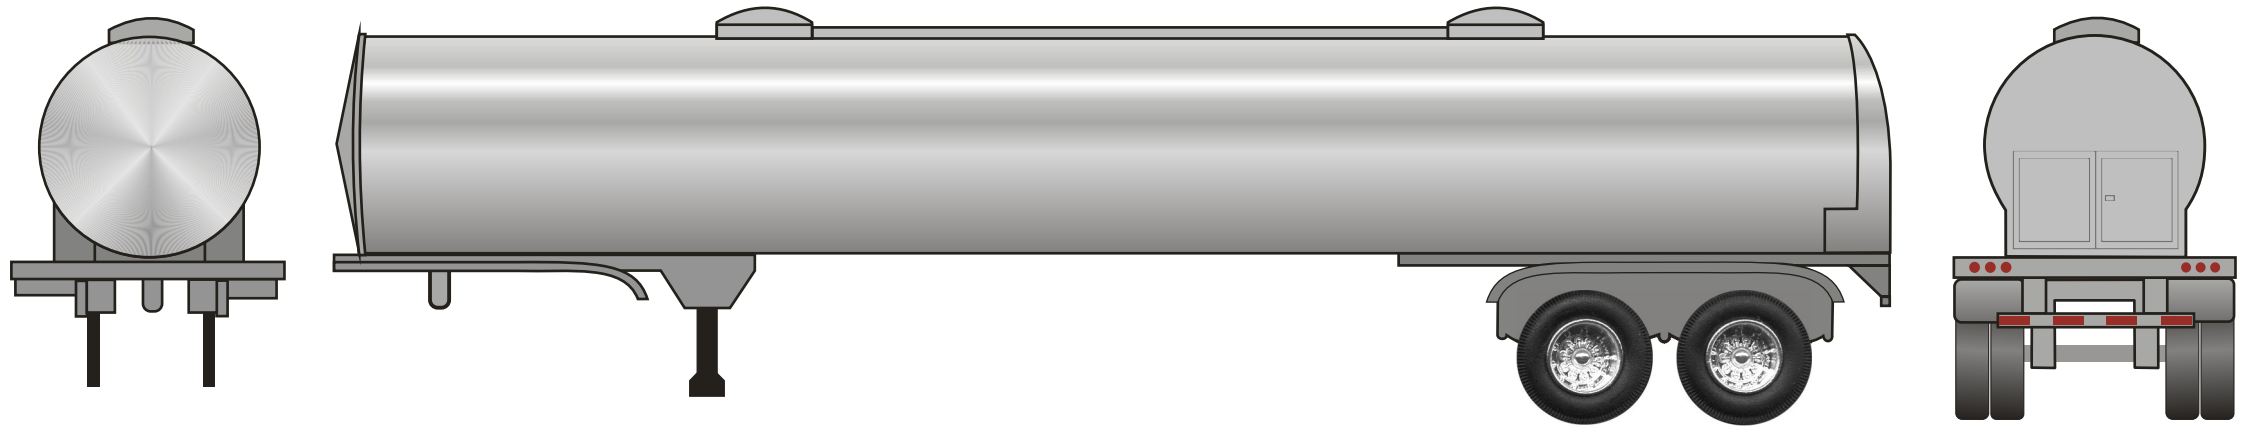

Tanker Colors:

Tube color _____

Front end cap _____

Front base _____

Rear end cap _____

Rear base _____

Wheels: Chrome Silver/gray White

circle one

Unauthorized Reproduction or use Prohibited. ©2008 PENJOY COMPANY

Tanker Colors:

Tube color _____

Front end cap _____

Front base _____

Rear end cap _____

Rear base _____

Wheels: Chrome Silver/gray White