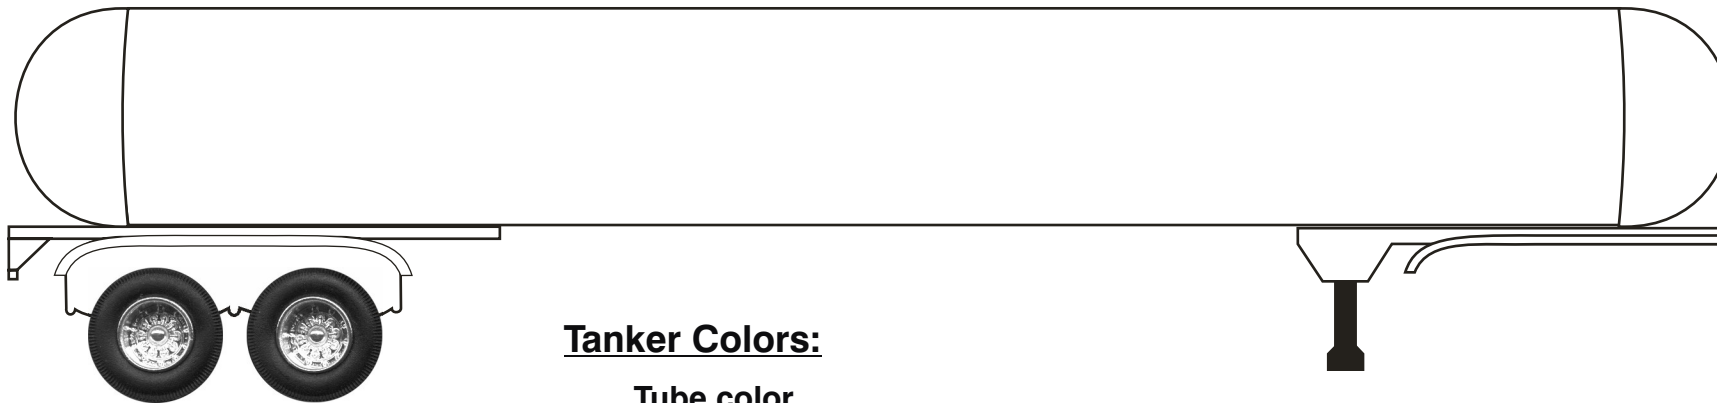

Tanker Colors:

Tube color _____

Front end cap _____

Front base _____

Rear end cap _____

Rear base _____

Wheels: Chrome Silver/gray White

circle one

PROPANE Tanker

COLLECTIBLE
PROMOTIONAL
MODELS
MANUFACTURER **PENJOY**®
DESIGN SHEET TEMPLATE **COMPANY**

56 Newcomer Road, Mount Joy, PA 17552
1-866-4-PENJOY ★ sales@penjoy.com

These Design Sheets are for Penjoy Customers to help them design their truck. Penjoy Artists will still need to create and adjust all artwork for before production can begin. Customers will then receive an official Design Sheet with their graphics for approval.

Unauthorized Reproduction or use Prohibited. ©2008 PENJOY COMPANY