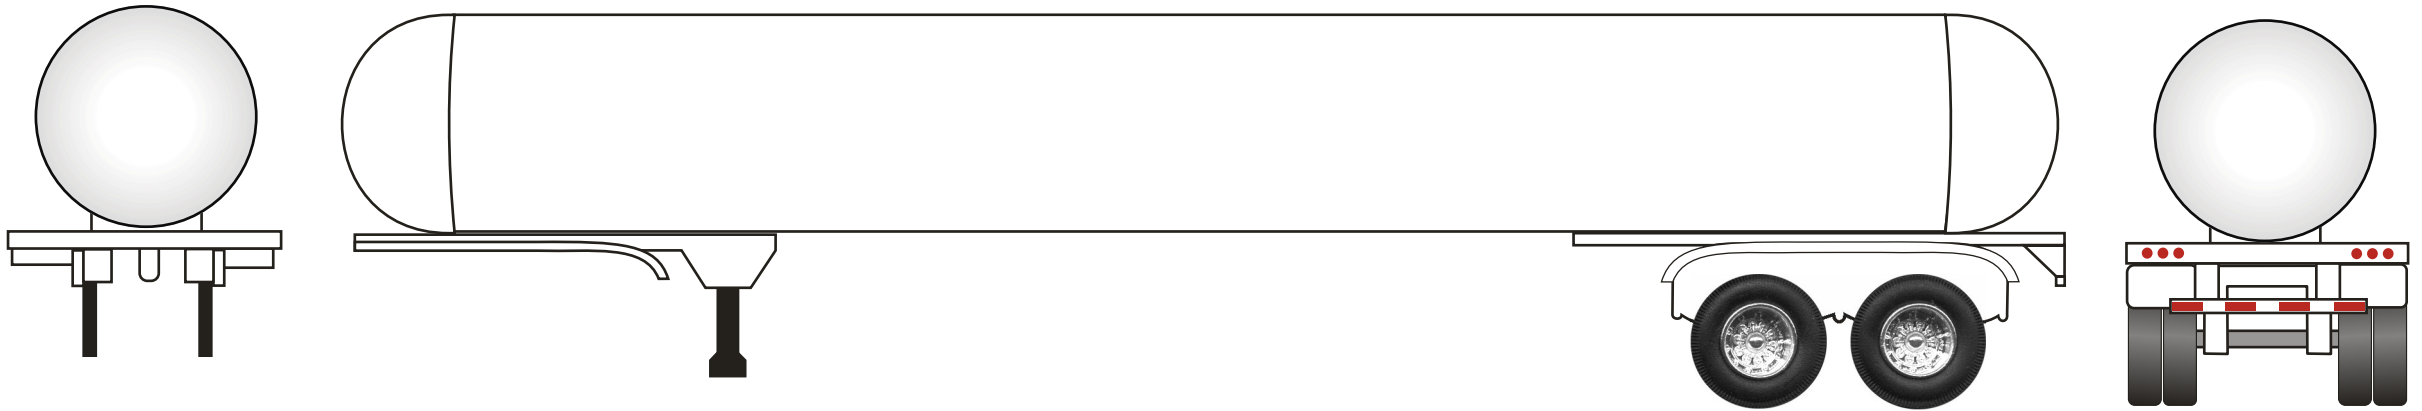

Tanker Colors:

Tube color _____

Front end cap _____

Front base _____

Rear end cap _____

Rear base _____

Wheels: Chrome Silver/gray White

circle one

PROPANE Tanker

COLLECTIBLE
PROMOTIONAL
MODELS
MANUFACTURER **PENJOY**®
DESIGN SHEET TEMPLATE **COMPANY**

56 Newcomer Road, Mount Joy, PA 17552
1-866-4-PENJOY ★ sales@penjoy.com

These Design Sheets are for Penjoy Customers to help them design their truck. Penjoy Artists will still need to create and adjust all artwork for before production can begin. Customers will then receive an official Design Sheet with their graphics for approval.

Unauthorized Reproduction or use Prohibited. ©2008 PENJOY COMPANY