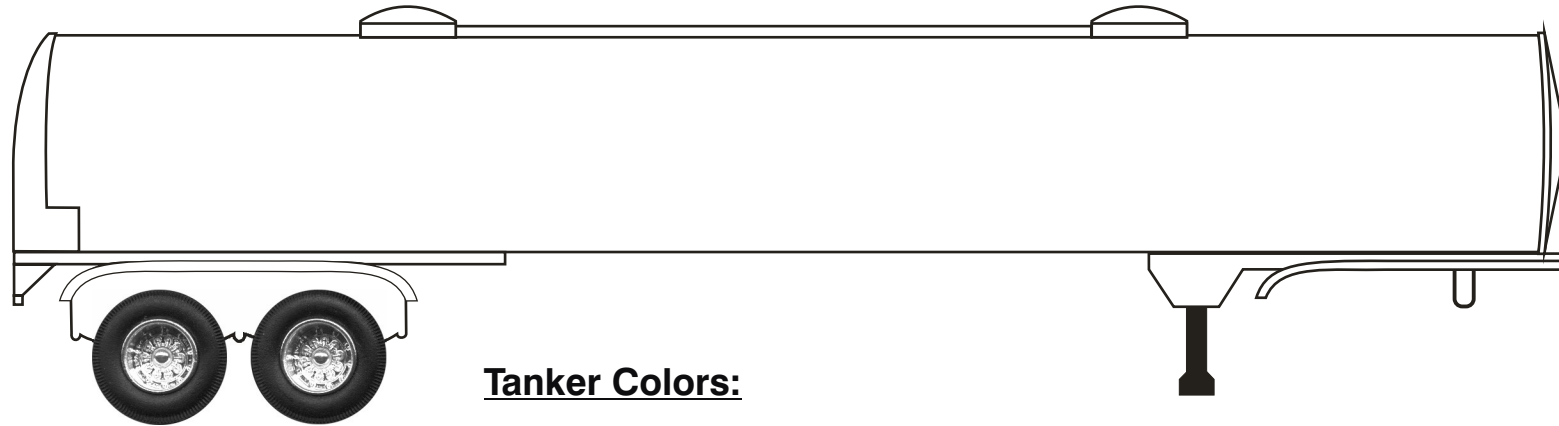

Tanker Colors:

Tube color _____

Front end cap _____

Front base _____

Rear end cap _____

Rear base _____

Wheels: Chrome Silver/gray White

circle one

MILK Tanker

COLLECTIBLE
PROMOTIONAL
MODELS
MANUFACTURER

PENJOY®

DESIGN SHEET TEMPLATE COMPANY

56 Newcomer Road, Mount Joy, PA 17552
1-866-4-PENJOY★sales@penjoy.com

These Design Sheets are for Penjoy Customers to help them design their truck. Penjoy Artists will still need to create and adjust all artwork for before production can begin. Customers will then receive an official Design Sheet with their graphics for approval.

Unauthorized Reproduction or use Prohibited. ©2008 PENJOY COMPANY